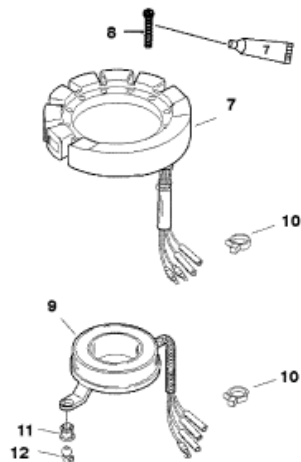

Quicksilver Lubrication/Sealant Application Points

 Loctite 271 (Obtain Locally)

 Liquid Neoprene (92-25711-2)

Parts List						
Ref	Class	Part	Description	Qty	Comment	Footnote
1	19	45307	FLYWHEEL PLUG	1		
2		812777T 1	COVER ASSEMBLY	1		
3	11	42979	NUT	1		
4	12	68229	WASHER	1		
5	261	9008A58	FLYWHEEL ASSEMBLY	1	(ELECTRIC)	
6	261	9008A60	FLYWHEEL ASSEMBLY	1	(MANUAL)	
7	398	832075A 4	STATOR	1	(ELECTRIC)	
7	398	832074A 5	STATOR	1	(MANUAL)	
8	10	40073 30	SCREW (M5 X 30)	4		
9		854512T	TRIGGER ASSEMBLY	1		1
10		56762	STA-STRAP	3		
11		93254	SWIVEL BASE	1		
12		93421	SWIVEL BALL	1		
13	50	66015	STARTER MOTOR	1		
14		56703	COLLAR	2		
15		57247	RUBBER STOP	2		
16	84	93388A 1	WIRE (BLACK)	1		
17	10	69035	SCREW (1/4-20 X 5/8)	1		
18	84	88439A 4	BATTERY CABLE	1	(NEGATIVE)	
19	13	26992	LOCKWASHER	1		
20	11	64015	NUT	1		